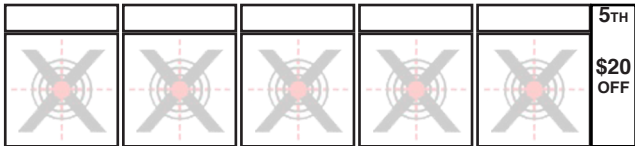

F I R I N G R A N G E

927 Manchester BLVD

Inglewood, CA 90301

(310) 568-1515

FREQUENT BUYER'S CARD

WWW.LAXRANGE.COM

LAXFIRINGRANGE@LIVE.COM

PURCHASE 1000 RDS (OR MORE) **LAX RELOADS** AND ENJOY
\$20 OFF YOUR **5TH** PURCHASE AND **\$25** OFF YOUR
10TH PURCHASE OF 1000 RDS (OR MORE) OF **LAX RELOADS**